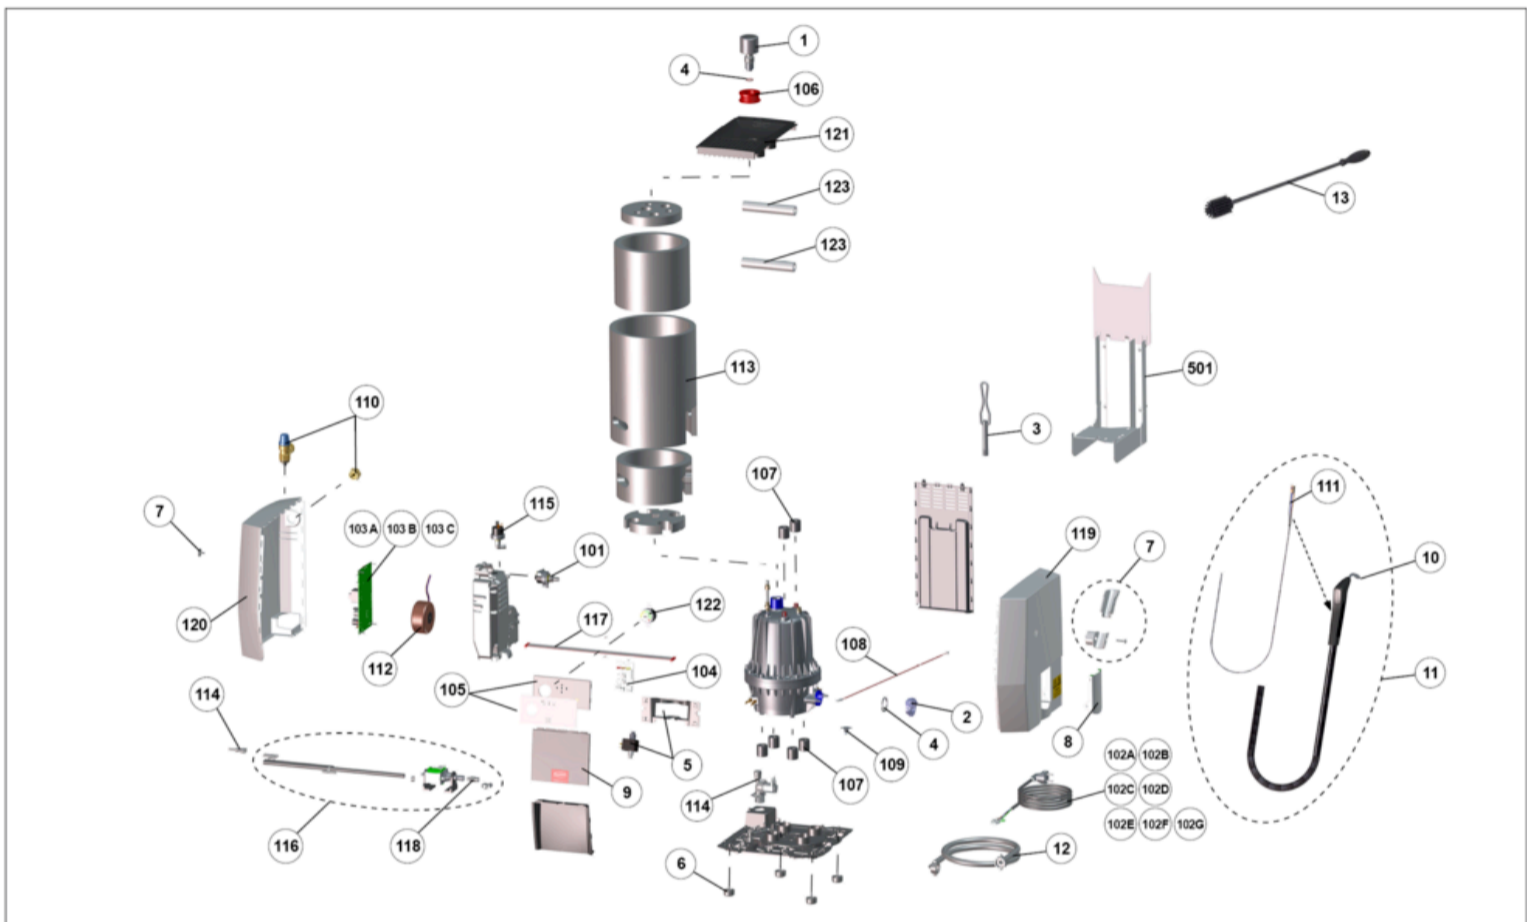

1846\*000 POWER Steamer 2

21-6924 06022024

Position	Product name	Item number
1	Tank cap, cpl.	900021865
2	Service flap	900033741
3	Tool (socket wrench)	900033705
4	Set of seals	900021070 *
5	Solenoid valve steam	900037875 *
6	Rubber bases	900034653
7	Handpiece holder cpl.	900033666
8	Cap (service opening)	900033642
	Front part, center, PS2	900033639

Position	Product name	Item number
10	Nozzle	900037862 *
11	Complete handpiece kit	900021682
12	Admission hose compl. Trimmer	900020976
13	Cleaning brush	900033800
101	Pressure switch, steam, cpl.	900021880
102A	3 pin power cord	900033712
102B	3 pin power cord GB	900038903
102C	3 pin power cord Argentina	900038909
102D	3 pin power cord Brazil	900038905
102E	3 pin power cord South Africa	900038906
102F	3 pin power cord AUS/NZL	900038910
102G	3 pin power cord USA	900038900
102H	3 pin power cord Switzerland	900038907
102I	3 pin power cord China	900038904
103A	Circuit board (control) PS2 230 V	900033625
103B	Circuit board (control) POWER steamer 2 120 V	900033624
103C	Circuit board (control) PS2 100 V	900033623
104	Circuit board (operation)	900033626
105	Front part, top, incl. key pad PS2	900033750
106	Seal for connecting piece	900033651
107	Support blocks set	900033663
108	Temperature sensor	900033709
109	Boiler temperature fuse	900033606
110	Pressure relief valve	900021927
111	Micro switch single	900033603
112	Transformer for voltage variants	900033671

<b>Position</b>	<b>Product name</b>	<b>Item number</b>
113	Isolation set	900021751
114	Solenoid valve water	900037874
115	Pressure switch, water cpl.	900021881
116	Pump	900021882
117	Ribbon cable	900033728
118	Check valve	900037878
119	Chassis, right side	900033637
120	Chassis, left side	900033638
121	Chassis, upper part	900033640
122	Pressure gauge incl. screw connection	900021892
123	EPDM foam hose	900033937
501	POWER steamer Wall bracket	18450200