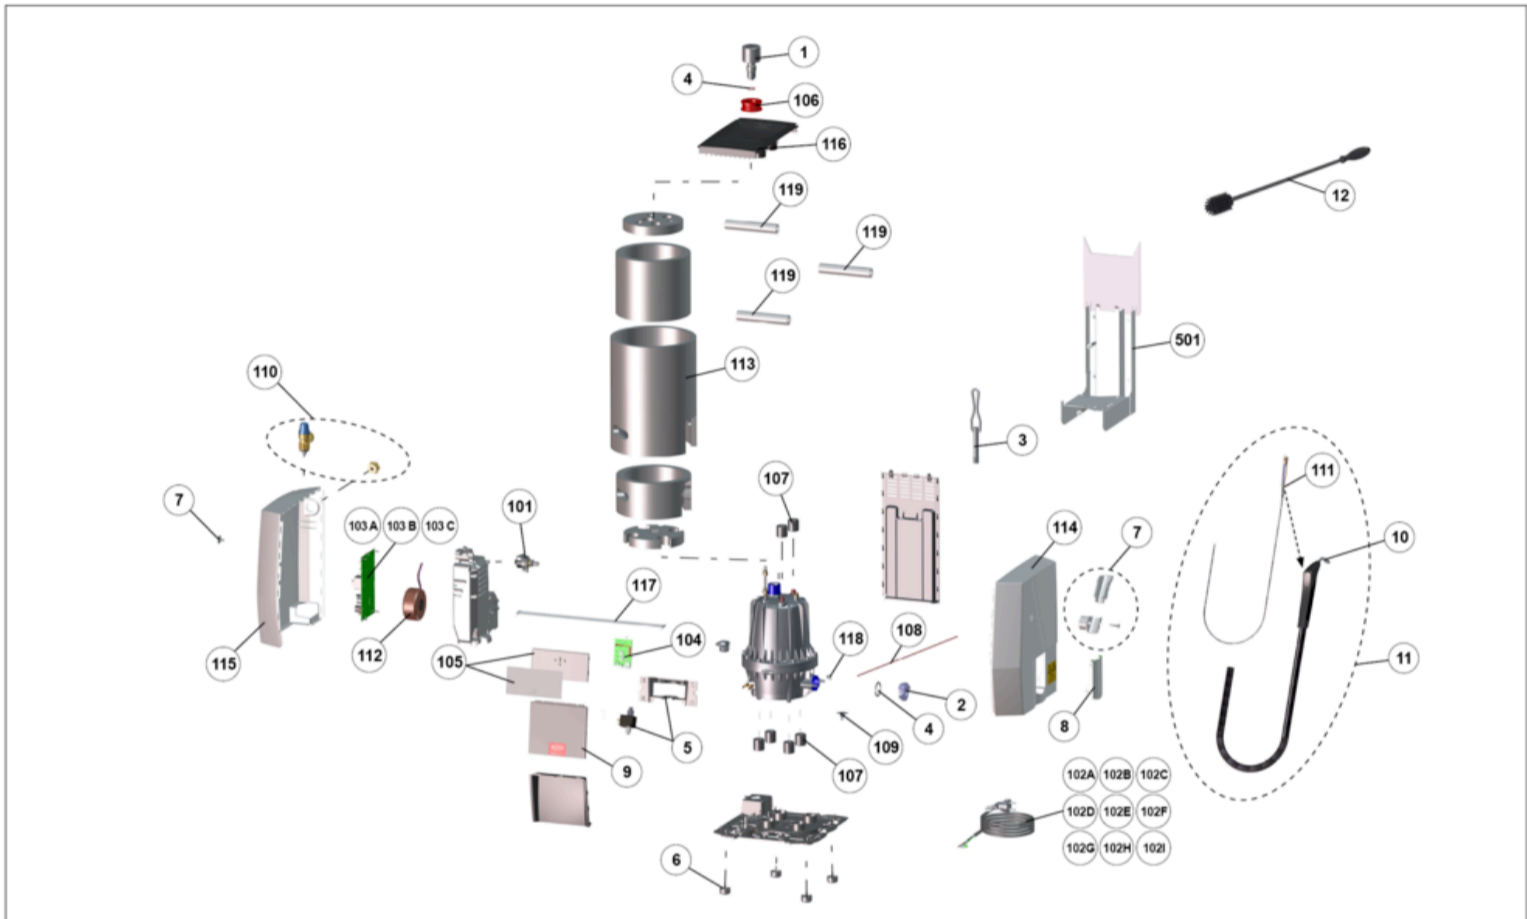

1845*000 POWER Steamer 1

21-6907_06022024_A

Position	Product name	Item number
1	Tank cap, cpl.	900021865
2	Service flap	900033741
3	Tool (socket wrench)	900033705
4	Set of seals	900021070 *
5	Solenoid valve steam	900037875 *
6	Rubber bases	900034653
7	Handpiece holder cpl.	900033666
8	Cap (service opening)	900033642
	Front part, center, PS1	900033736

Position	Product name	Item number
10	Nozzle	900037862 *
11	Complete handpiece kit	900021682
12	Cleaning brush	900033800
101	Pressure switch, steam, cpl.	900021880
102A	3 pin power cord	900033712
102B	3 pin power cord GB	900038903
102C	3 pin power cord Argentina	900038909
102D	3 pin power cord Brazil	900038905
102E	3 pin power cord South Africa	900038906
102F	3 pin power cord AUS/NZL	900038910
102G	3 pin power cord USA	900038900
102H	3 pin power cord Switzerland	900038907
102I	3 pin power cord China	900038904
103A	Circuit board (control) PS1 230 V	900033611
103B	Circuit board (control) PS1 100 V	900033616
103C	Circuit board (control) PS1 120 V	900033617
104	Circuit board (operation)	900033626
105	Front part, top, incl. key pad PS1	900033735
106	Seal for connecting piece	900033651
107	Support blocks set	900033663
108	Temperature sensor	900033709
109	Boiler temperature fuse	900033606
110	Pressure relief valve	900021927
111	Micro switch single	900033603
112	Transformer for voltage variants	900033671
113	Isolation set	900021751
114	Chassis, right side	900033637

Position	Product name	Item number
115	Chassis, left side	900033638
116	Chassis, upper part	900033640
117	Ribbon cable	900033728
118	Screw plug DIN908-G1/8A-A4	900033873
119	EPDM foam hose	900033937
501	POWER steamer Wall bracket	18450200